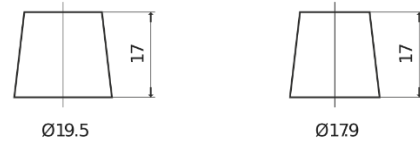

Product overview

Batteries for Cars

Standard FC900

Part number	FC900
Technology	Flooded
EAN/GTIN	3661024044837
Voltage	12 V
Capacity	90.0 Ah
CCA	720 A
Length	353 mm
Width	175 mm
Height	190 mm
Box size	L05
Polarity	ETN 0
Terminal Type	EN taper post
Hold Down	B13
Weights (subject of variation)	20.50 kg

Polarity

Terminal Type

Positive Terminal

Negative Terminal

Hold Down

Design, features and specifications are subject to change without notice. We disclaim any representation or warranty, express or implied, concerning the data or recommendations, and in no event shall be liable for any loss or damage claimed to have arisen as a result. Some products may not be available in your local market.