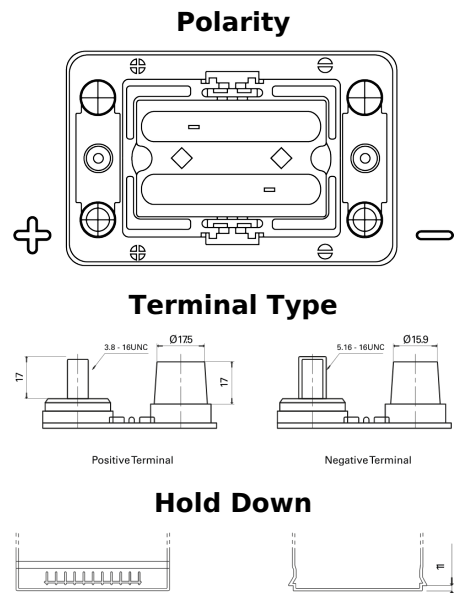

Product overview

Batteries for Trucks, Buses, Construction, Agriculture

PowerPRO Agri&Construction TJ050C

Part number	TJ050C
Technology	AGM
EAN/GTIN	3661024056793
Voltage	12 V
Capacity	50 Ah
CCA	800 A
Length	260 mm
Width	173 mm
Height	206 mm
Box size	G34
Polarity	ETN 1
Terminal Type	SAE M 3/8" - 5/16" taper&stud
Hold Down	B7
Weights (subject of variation)	17.90 kg