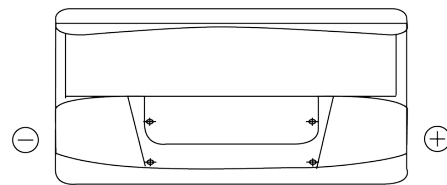

Product overview

Batteries for Cars

Standard FC900

Part number	FC900
Technology	Flooded
EAN/GTIN	3661024044837
Voltage	12 V
Capacity	90.0 Ah
CCA	720 A
Length	353 mm
Width	175 mm
Height	190 mm
Box size	L05
Polarity	ETN 0
Terminal Type	EN taper post
Hold Down	B13
Weights (subject of variation)	20.50 kg

Polarity

Terminal Type

Positive Terminal

Negative Terminal

Hold Down

Design, features and specifications are subject to change without notice. We disclaim any representation or warranty, express or implied, concerning the data or recommendations, and in no event shall be liable for any loss or damage claimed to have arisen as a result. Some products may not be available in your local market.