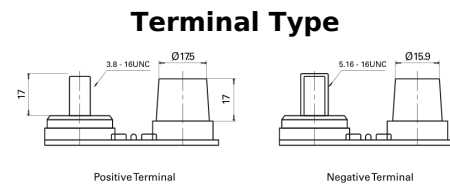

**Product overview**

Batteries for Trucks, Buses, Construction, Agriculture

**PowerPRO Agri&Construction EJ050C**

Part number	EJ050C
Technology	AGM
EAN/GTIN	3661024036979
Voltage	12 V
Capacity	50 Ah
CCA	800 A
Length	260 mm
Width	173 mm
Height	206 mm
Box size	G34
Polarity	ETN 1
Terminal Type	SAE M 3/8" - 5/16" taper&stud
Hold Down	B7
Weights (subject of variation)	17.90 kg