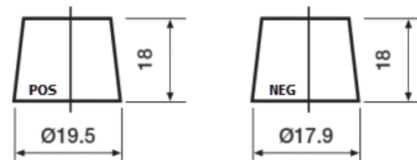

**Product overview**

Batteries for Cars

**High-Tech TA456**

Part number	TA456
Technology	Flooded
EAN/GTIN	3661024054126
Voltage	12 V
Capacity	45 Ah
CCA	390 A
Length	237 mm
Width	127 mm
Height	227 mm
Box size	B24
Polarity	ETN 0
Terminal Type	From JIS to EN (Ring adapter)
Hold Down	B1
Weights (subject of variation)	11.80 kg

**Polarity**

**Terminal Type**

Remove T1 adapter for T3

**Hold Down**

Design, features and specifications are subject to change without notice. We disclaim any representation or warranty, express or implied, concerning the data or recommendations, and in no event shall be liable for any loss or damage claimed to have arisen as a result. Some products may not be available in your local market.