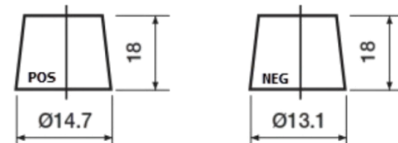

**Product overview**

Batteries for Cars

**High-Tech TA456**

Part number	TA456
Technology	Flooded
EAN/GTIN	3661024054126
Voltage	12 V
Capacity	45 Ah
CCA	390 A
Length	237 mm
Width	127 mm
Height	227 mm
Box size	B24
Polarity	ETN 0
Terminal Type	From JIS to EN (Ring adapter)
Hold Down	B1
Weights (subject of variation)	11.80 kg

**Polarity**

**Terminal Type**

Remove T1 adapter for T3

**Hold Down**

Design, features and specifications are subject to change without notice. We disclaim any representation or warranty, express or implied, concerning the data or recommendations, and in no event shall be liable for any loss or damage claimed to have arisen as a result. Some products may not be available in your local market.