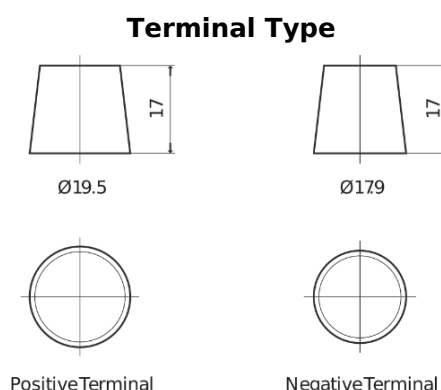

Product overview

Batteries for Cars

Futura CA754

Part number	CA754
Technology	Flooded
EAN/GTIN	3661024016506
Voltage	12 V
Capacity	75.0 Ah
CCA	630 A
Length	270 mm
Width	173 mm
Height	222 mm
Box size	D26
Polarity	ETN 0
Terminal Type	EN taper post
Hold Down	Korean B1+B6
Weights (subject of variation)	17.40 kg