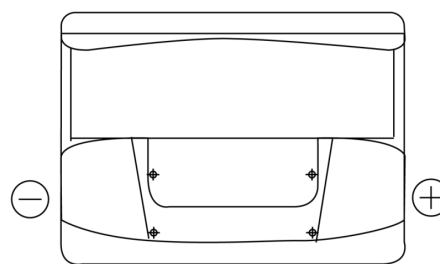

Product overview

Batteries for Cars

Standard FC550

Part number	FC550
Technology	Flooded
EAN/GTIN	3661024044806
Voltage	12 V
Capacity	55.0 Ah
CCA	460 A
Length	242 mm
Width	175 mm
Height	190 mm
Box size	L02
Polarity	ETN 0
Terminal Type	EN taper post
Hold Down	B13
Weights (subject of variation)	13.50 kg

Polarity

Terminal Type

Hold Down

Design, features and specifications are subject to change without notice. We disclaim any representation or warranty, express or implied, concerning the data or recommendations, and in no event shall be liable for any loss or damage claimed to have arisen as a result. Some products may not be available in your local market.