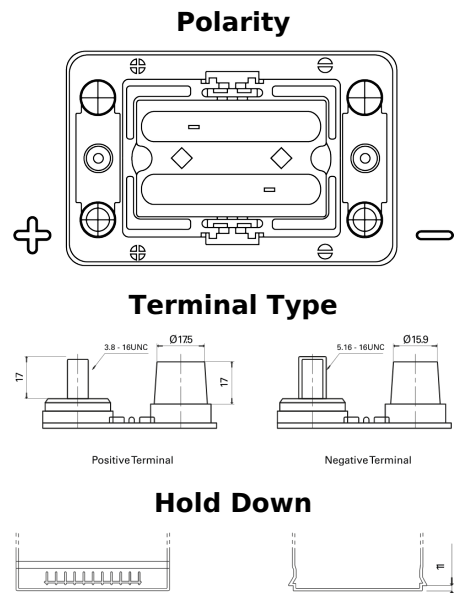

Product overview

Batteries for Trucks, Buses, Construction, Agriculture

PowerPRO Agri&Construction CJ050C

Part number	CJ050C
Technology	Flooded
EAN/GTIN	3661024016810
Voltage	12 V
Capacity	50 Ah
CCA	800 A
Length	260 mm
Width	173 mm
Height	206 mm
Box size	G34
Polarity	ETN 1
Terminal Type	SAE M 3/8"- 5/16" taper&stud
Hold Down	B7
Weights (subject of variation)	17.90 kg