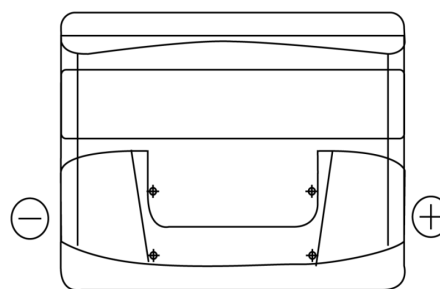

Product overview

Batteries for Cars

Standard FC440

Part number	FC440
Technology	Flooded
EAN/GTIN	3661024044783
Voltage	12 V
Capacity	44.0 Ah
CCA	360 A
Length	207 mm
Width	175 mm
Height	190 mm
Box size	L01
Polarity	ETN 0
Terminal Type	EN taper post
Hold Down	B13
Weights (subject of variation)	11.10 kg

Polarity

Terminal Type

Positive Terminal

Negative Terminal

Hold Down

Design, features and specifications are subject to change without notice. We disclaim any representation or warranty, express or implied, concerning the data or recommendations, and in no event shall be liable for any loss or damage claimed to have arisen as a result. Some products may not be available in your local market.