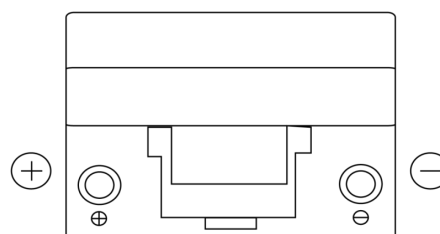

**Product overview**

Batteries for Cars

**Formula FB955**

|                                |               |
|--------------------------------|---------------|
| Part number                    | FB955         |
| Technology                     | Flooded       |
| EAN/GTIN                       | 3661024044462 |
| Voltage                        | 12 V          |
| Capacity                       | 95.0 Ah       |
| CCA                            | 760 A         |
| Length                         | 306 mm        |
| Width                          | 173 mm        |
| Height                         | 222 mm        |
| Box size                       | D31           |
| Polarity                       | ETN 1         |
| Terminal Type                  | EN taper post |
| Hold Down                      | Korean B1     |
| Weights (subject of variation) | 20.60 kg      |

**Polarity**

**Terminal Type**

**Hold Down**

Design, features and specifications are subject to change without notice. We disclaim any representation or warranty, express or implied, concerning the data or recommendations, and in no event shall be liable for any loss or damage claimed to have arisen as a result. Some products may not be available in your local market.