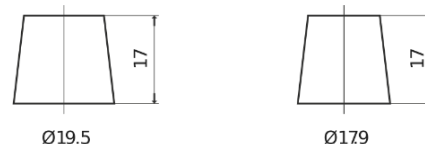

**Product overview**

Batteries for Cars

**Formula FB852**

Part number	FB852
Technology	Flooded
EAN/GTIN	3661024044660
Voltage	12 V
Capacity	85.0 Ah
CCA	760 A
Length	353 mm
Width	175 mm
Height	175 mm
Box size	LB5
Polarity	ETN 0
Terminal Type	EN taper post
Hold Down	B13
Weights (subject of variation)	19.40 kg

**Polarity**

**Terminal Type**

Positive Terminal

Negative Terminal

**Hold Down**

Design, features and specifications are subject to change without notice. We disclaim any representation or warranty, express or implied, concerning the data or recommendations, and in no event shall be liable for any loss or damage claimed to have arisen as a result. Some products may not be available in your local market.