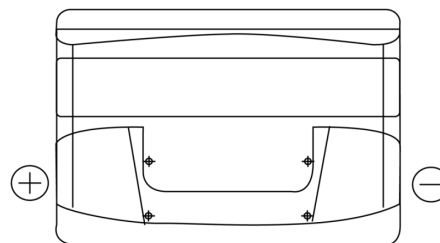

**Product overview**

Batteries for Cars

**Formula FB741**

Part number	FB741
Technology	Flooded
EAN/GTIN	3661024044561
Voltage	12 V
Capacity	74.0 Ah
CCA	680 A
Length	278 mm
Width	175 mm
Height	190 mm
Box size	L03
Polarity	ETN 1
Terminal Type	EN taper post
Hold Down	B13
Weights (subject of variation)	16.60 kg

**Polarity**

**Terminal Type**

Positive Terminal

Negative Terminal

**Hold Down**

Design, features and specifications are subject to change without notice. We disclaim any representation or warranty, express or implied, concerning the data or recommendations, and in no event shall be liable for any loss or damage claimed to have arisen as a result. Some products may not be available in your local market.