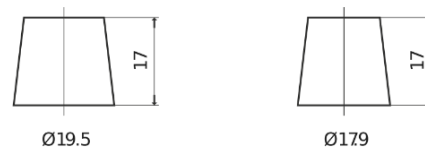

**Product overview**

Batteries for Cars

**Formula FB741**

Part number	FB741
Technology	Flooded
EAN/GTIN	3661024044561
Voltage	12 V
Capacity	74.0 Ah
CCA	680 A
Length	278 mm
Width	175 mm
Height	190 mm
Box size	L03
Polarity	ETN 1
Terminal Type	EN taper post
Hold Down	B13
Weights (subject of variation)	16.60 kg

**Polarity**

**Terminal Type**

Positive Terminal

Negative Terminal

**Hold Down**

Design, features and specifications are subject to change without notice. We disclaim any representation or warranty, express or implied, concerning the data or recommendations, and in no event shall be liable for any loss or damage claimed to have arisen as a result. Some products may not be available in your local market.