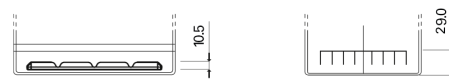

**Product overview**

Batteries for Cars

**Formula FB704**

Part number	FB704
Technology	Flooded
EAN/GTIN	3661024044431
Voltage	12 V
Capacity	70.0 Ah
CCA	540 A
Length	270 mm
Width	173 mm
Height	222 mm
Box size	D26
Polarity	ETN 0
Terminal Type	EN taper post
Hold Down	Korean B1+B6
Weights (subject of variation)	16.10 kg

**Polarity**

**Terminal Type**

Positive Terminal

Negative Terminal

**Hold Down**

Design, features and specifications are subject to change without notice. We disclaim any representation or warranty, express or implied, concerning the data or recommendations, and in no event shall be liable for any loss or damage claimed to have arisen as a result. Some products may not be available in your local market.