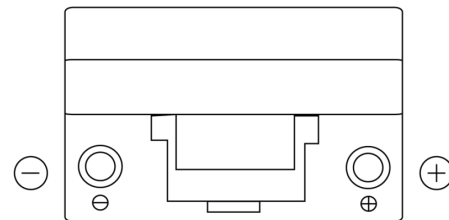

**Product overview**

Batteries for Cars

**Formula FB704**

Part number	FB704
Technology	Flooded
EAN/GTIN	3661024044431
Voltage	12 V
Capacity	70.0 Ah
CCA	540 A
Length	270 mm
Width	173 mm
Height	222 mm
Box size	D26
Polarity	ETN 0
Terminal Type	EN taper post
Hold Down	Korean B1+B6
Weights (subject of variation)	16.10 kg

**Polarity**

**Terminal Type**

Positive Terminal

Negative Terminal

**Hold Down**

Design, features and specifications are subject to change without notice. We disclaim any representation or warranty, express or implied, concerning the data or recommendations, and in no event shall be liable for any loss or damage claimed to have arisen as a result. Some products may not be available in your local market.