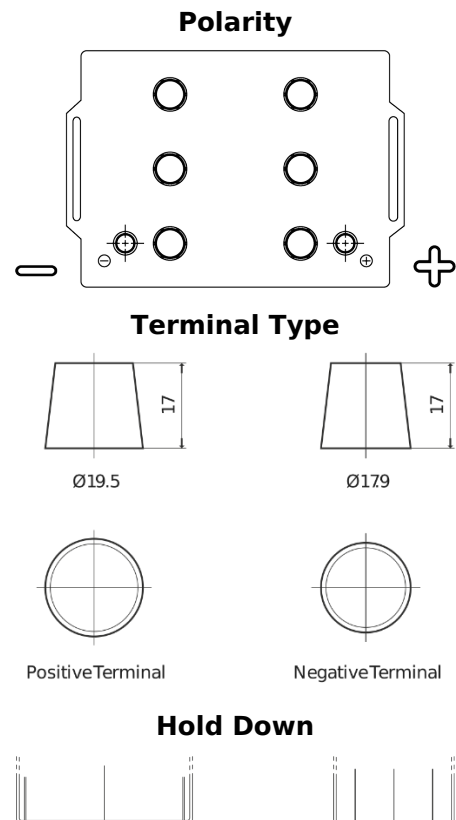

Product overview

Batteries for Trucks, Buses, Construction, Agriculture

StartPRO TG145A

Part number	TG145A
Technology	Flooded
EAN/GTIN	3661024055550
Voltage	12 V
Capacity	145 Ah
CCA	1000 A
Length	360 mm
Width	253 mm
Height	240 mm
Box size	F21
Polarity	ETN 6
Terminal Type	EN taper post
Hold Down	B0
Weights (subject of variation)	38.10 kg