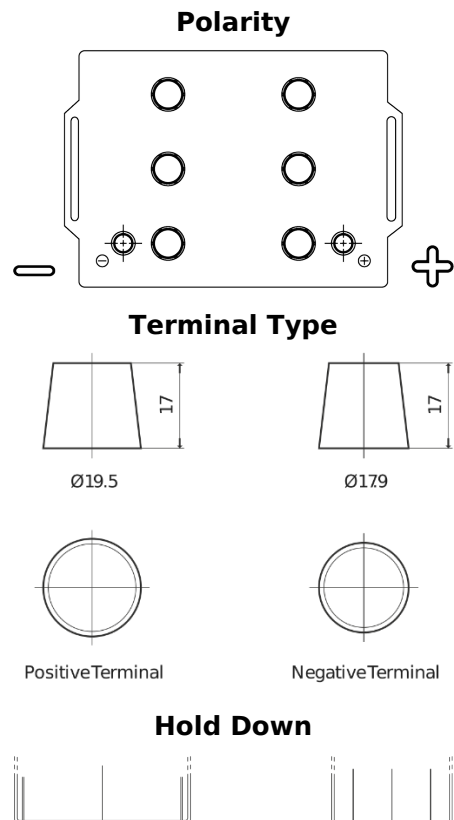

Product overview

Batteries for Trucks, Buses, Construction, Agriculture

StartPRO TG145A

Part number	TG145A
Technology	Flooded
EAN/GTIN	3661024055550
Voltage	12 V
Capacity	145 Ah
CCA	1000 A
Length	360 mm
Width	253 mm
Height	240 mm
Box size	F21
Polarity	ETN 6
Terminal Type	EN taper post
Hold Down	B0
Weights (subject of variation)	38.10 kg