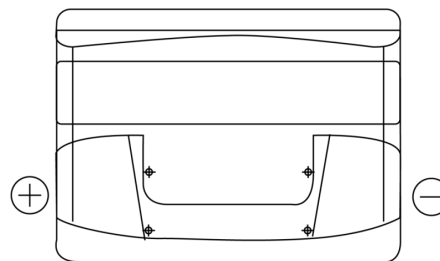

Product overview

Batteries for Cars

Formula FB621

Part number	FB621
Technology	Flooded
EAN/GTIN	3661024044547
Voltage	12 V
Capacity	62.0 Ah
CCA	540 A
Length	242 mm
Width	175 mm
Height	190 mm
Box size	L02
Polarity	ETN 1
Terminal Type	EN taper post
Hold Down	B13
Weights (subject of variation)	14.20 kg

Polarity

Terminal Type

Hold Down

Design, features and specifications are subject to change without notice. We disclaim any representation or warranty, express or implied, concerning the data or recommendations, and in no event shall be liable for any loss or damage claimed to have arisen as a result. Some products may not be available in your local market.