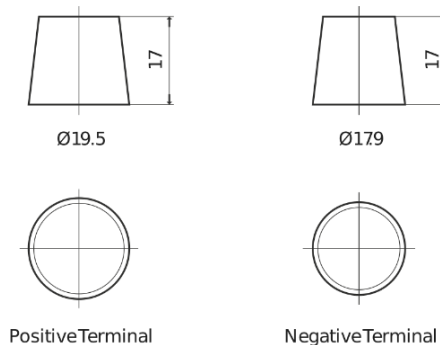

Terminal Type

Hold Down

Design, features and specifications are subject to change without notice. We disclaim any representation or warranty, express or implied, concerning the data or recommendations, and in no event shall be liable for any loss or damage claimed to have arisen as a result. Some products may not be available in your local market.