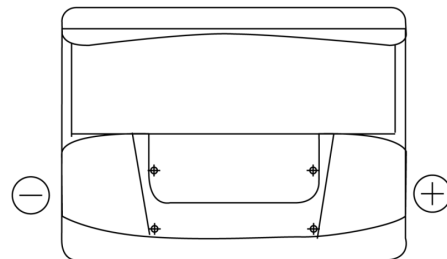

Product overview

Batteries for Cars

Formula FB620

Part number	FB620
Technology	Flooded
EAN/GTIN	3661024044530
Voltage	12 V
Capacity	62.0 Ah
CCA	540 A
Length	242 mm
Width	175 mm
Height	190 mm
Box size	L02
Polarity	ETN 0
Terminal Type	EN taper post
Hold Down	B13
Weights (subject of variation)	14.20 kg

Polarity

Terminal Type

Positive Terminal

Negative Terminal

Hold Down

Design, features and specifications are subject to change without notice. We disclaim any representation or warranty, express or implied, concerning the data or recommendations, and in no event shall be liable for any loss or damage claimed to have arisen as a result. Some products may not be available in your local market.