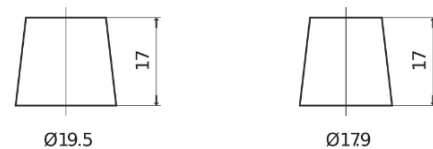

Product overview

Batteries for Cars

Formula FB605

Part number	FB605
Technology	Flooded
EAN/GTIN	3661024044424
Voltage	12 V
Capacity	60.0 Ah
CCA	480 A
Length	230 mm
Width	173 mm
Height	222 mm
Box size	D23
Polarity	ETN 1
Terminal Type	EN taper post
Hold Down	Korean B1
Weights (subject of variation)	14.60 kg

Polarity

Terminal Type

Positive Terminal

Negative Terminal

Hold Down

Design, features and specifications are subject to change without notice. We disclaim any representation or warranty, express or implied, concerning the data or recommendations, and in no event shall be liable for any loss or damage claimed to have arisen as a result. Some products may not be available in your local market.