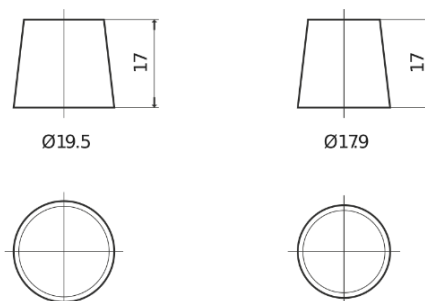

Product overview

Batteries for Cars

Formula FB604

Part number	FB604
Technology	Flooded
EAN/GTIN	3661024044417
Voltage	12 V
Capacity	60.0 Ah
CCA	480 A
Length	230 mm
Width	173 mm
Height	222 mm
Box size	D23
Polarity	ETN 0
Terminal Type	EN taper post
Hold Down	Korean B1
Weights (subject of variation)	14.60 kg

Polarity

Terminal Type

Positive Terminal

Negative Terminal

Hold Down

Design, features and specifications are subject to change without notice. We disclaim any representation or warranty, express or implied, concerning the data or recommendations, and in no event shall be liable for any loss or damage claimed to have arisen as a result. Some products may not be available in your local market.