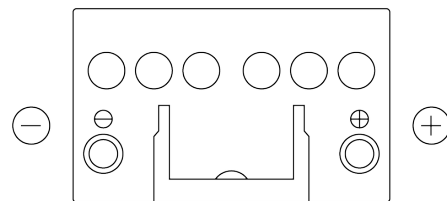

Product overview

Batteries for Cars

Formula FB450

Part number	FB450
Technology	Flooded
EAN/GTIN	3661024044493
Voltage	12 V
Capacity	45 Ah
CCA	330 A
Length	220 mm
Width	135 mm
Height	225 mm
Box size	E02
Polarity	ETN 0
Terminal Type	EN taper post
Hold Down	B1
Weights (subject of variation)	12.50 kg

Polarity

Terminal Type

Positive Terminal

Negative Terminal

Hold Down

Design, features and specifications are subject to change without notice. We disclaim any representation or warranty, express or implied, concerning the data or recommendations, and in no event shall be liable for any loss or damage claimed to have arisen as a result. Some products may not be available in your local market.