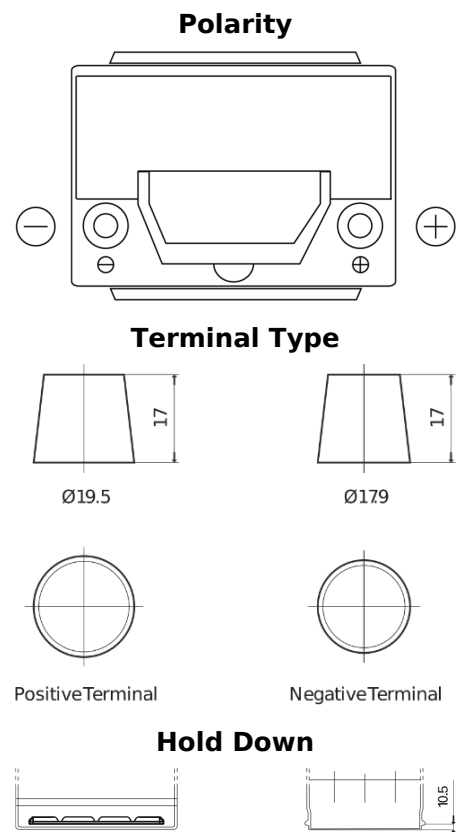

Product overview

Batteries for Cars

Futura CA654

Part number	CA654
Technology	Flooded
EAN/GTIN	3661024016483
Voltage	12 V
Capacity	65.0 Ah
CCA	580 A
Length	230 mm
Width	173 mm
Height	222 mm
Box size	D23
Polarity	ETN 0
Terminal Type	EN taper post
Hold Down	Korean B1
Weights (subject of variation)	16.00 kg