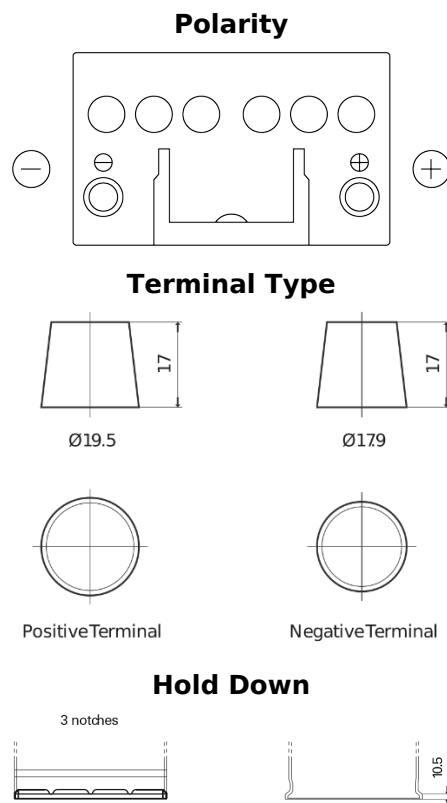

Product overview

Batteries for Cars

Excell EB450

Part number	EB450
Technology	Flooded
EAN/GTIN	3661024034494
Voltage	12 V
Capacity	45 Ah
CCA	330 A
Length	220 mm
Width	135 mm
Height	225 mm
Box size	E02
Polarity	ETN 0
Terminal Type	EN taper post
Hold Down	B1
Weights (subject of variation)	12.50 kg