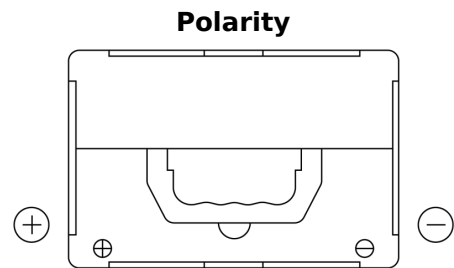

Batteries for Cars

Formula FB558

Part number	FB558
Technology	Flooded
EAN/GTIN	3661024046985
Voltage	12 V
Capacity	55.0 Ah
CCA	620 A
Length	230 mm
Width	180 mm
Height	186 mm
Box size	G75
Polarity	ETN 1
Terminal Type	SAE S 3/8" side Terminal
Hold Down	B7
Weights (subject of variation)	14.20 kg