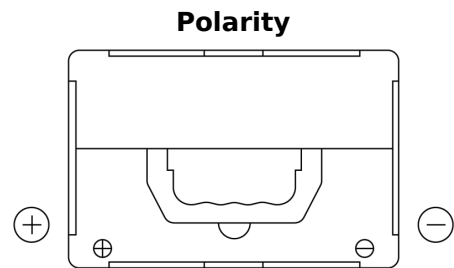

**Product overview**

Batteries for Cars

**Formula FB558**

Part number	FB558
Technology	Flooded
EAN/GTIN	3661024046985
Voltage	12 V
Capacity	55.0 Ah
CCA	620 A
Length	230 mm
Width	180 mm
Height	186 mm
Box size	G75
Polarity	ETN 1
Terminal Type	SAE S 3/8" side Terminal
Hold Down	B7
Weights (subject of variation)	14.20 kg