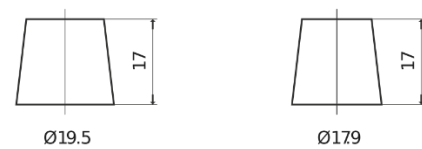

Terminal Type