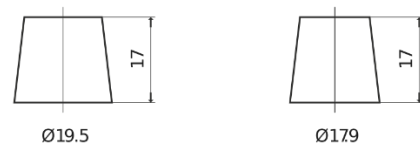

**Product overview**

Batteries for Cars

**Technica TB451**

Part number	TB451
Technology	Flooded
EAN/GTIN	3661024054485
Voltage	12 V
Capacity	45 Ah
CCA	330 A
Length	220 mm
Width	135 mm
Height	225 mm
Box size	E02
Polarity	ETN 1
Terminal Type	EN taper post
Hold Down	B1
Weights (subject of variation)	12.50 kg

**Polarity**

**Terminal Type**

Positive Terminal

Negative Terminal

**Hold Down**

Design, features and specifications are subject to change without notice. We disclaim any representation or warranty, express or implied, concerning the data or recommendations, and in no event shall be liable for any loss or damage claimed to have arisen as a result. Some products may not be available in your local market.