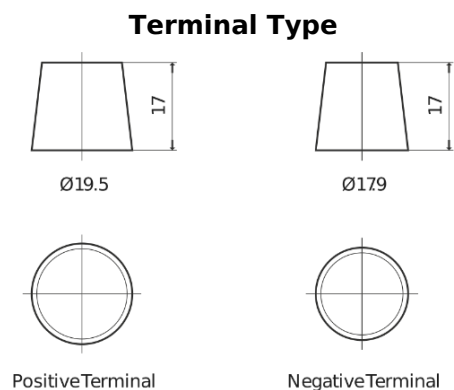

**Product overview**

Batteries for Cars

**Formula FB455**

Part number	FB455
Technology	Flooded
EAN/GTIN	3661024044387
Voltage	12 V
Capacity	45.0 Ah
CCA	330 A
Length	237 mm
Width	127 mm
Height	227 mm
Box size	B24
Polarity	ETN 1
Terminal Type	EN taper post
Hold Down	B0
Weights (subject of variation)	11.40 kg