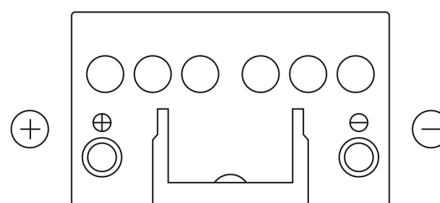

Product overview

Batteries for Cars

Formula FB451

| | |
|--------------------------------|---------------|
| Part number | FB451 |
| Technology | Flooded |
| EAN/GTIN | 3661024044486 |
| Voltage | 12 V |
| Capacity | 45.0 Ah |
| CCA | 330 A |
| Length | 220 mm |
| Width | 135 mm |
| Height | 225 mm |
| Box size | E02 |
| Polarity | ETN 1 |
| Terminal Type | EN taper post |
| Hold Down | B1 |
| Weights (subject of variation) | 12.50 kg |

Polarity

Terminal Type

Hold Down

Design, features and specifications are subject to change without notice. We disclaim any representation or warranty, express or implied, concerning the data or recommendations, and in no event shall be liable for any loss or damage claimed to have arisen as a result. Some products may not be available in your local market.