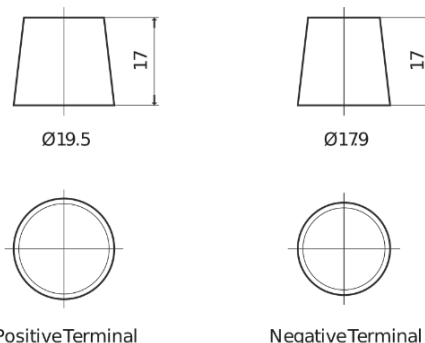

Terminal Type

Hold Down

Design, features and specifications are subject to change without notice. We disclaim any representation or warranty, express or implied, concerning the data or recommendations, and in no event shall be liable for any loss or damage claimed to have arisen as a result. Some products may not be available in your local market.