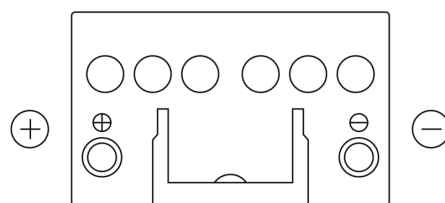

Product overview

Batteries for Cars

Formula FB451

Part number	FB451
Technology	Flooded
EAN/GTIN	3661024044486
Voltage	12 V
Capacity	45.0 Ah
CCA	330 A
Length	220 mm
Width	135 mm
Height	225 mm
Box size	E02
Polarity	ETN 1
Terminal Type	EN taper post
Hold Down	B1
Weights (subject of variation)	12.50 kg

Polarity

Terminal Type

Hold Down

Design, features and specifications are subject to change without notice. We disclaim any representation or warranty, express or implied, concerning the data or recommendations, and in no event shall be liable for any loss or damage claimed to have arisen as a result. Some products may not be available in your local market.