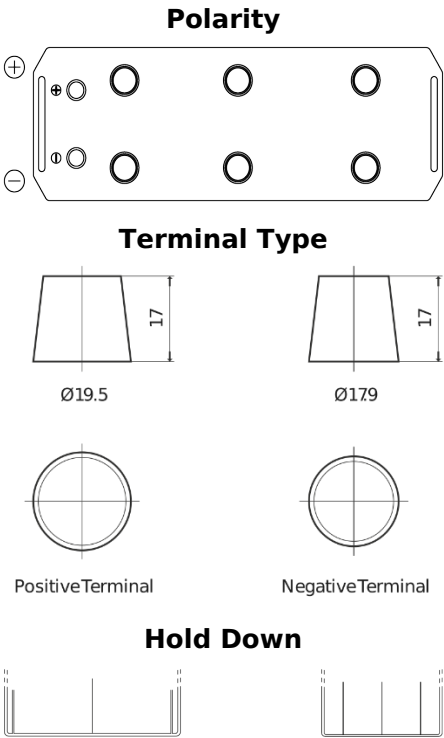

Product overview

Batteries for Trucks, Buses, Construction, Agriculture

StartPRO FG1353

Part number	FG1353
Technology	Flooded
EAN/GTIN	3661024045544
Voltage	12 V
Capacity	135 Ah
CCA	1000 A
Length	514 mm
Width	218 mm
Height	210 mm
Box size	DB9
Polarity	ETN 3
Terminal Type	EN taper post
Hold Down	B0
Weights (subject of variation)	39.80 kg