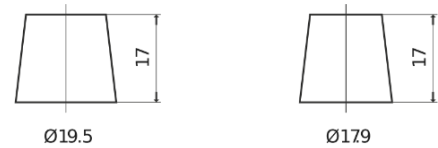

Product overview

Batteries for Cars

Futura CA640

Part number	CA640
Technology	Flooded
EAN/GTIN	3661024014229
Voltage	12 V
Capacity	64.0 Ah
CCA	640 A
Length	242 mm
Width	175 mm
Height	190 mm
Box size	L02
Polarity	ETN 0
Terminal Type	EN taper post
Hold Down	B13
Weights (subject of variation)	14.90 kg

Polarity

Terminal Type

Positive Terminal

Negative Terminal

Hold Down

Design, features and specifications are subject to change without notice. We disclaim any representation or warranty, express or implied, concerning the data or recommendations, and in no event shall be liable for any loss or damage claimed to have arisen as a result. Some products may not be available in your local market.