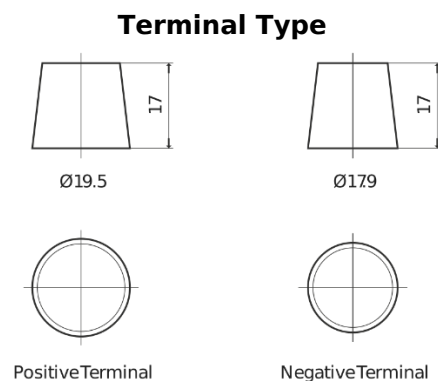

Product overview

Batteries for Trucks, Buses, Construction, Agriculture

StartPRO EG1353

Part number	EG1353
Technology	Flooded
EAN/GTIN	3661024035545
Voltage	12 V
Capacity	135 Ah
CCA	1000 A
Length	514 mm
Width	218 mm
Height	210 mm
Box size	DB9
Polarity	ETN 3
Terminal Type	EN taper post
Hold Down	B0
Weights (subject of variation)	39.80 kg