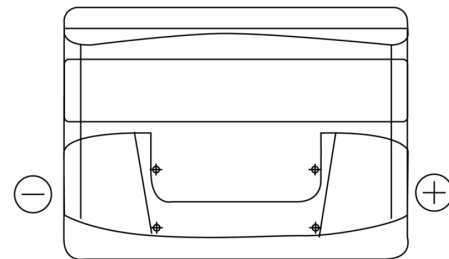

Product overview

Batteries for Cars

Formula FB442

Part number	FB442
Technology	Flooded
EAN/GTIN	3661024044608
Voltage	12 V
Capacity	44.0 Ah
CCA	420 A
Length	207 mm
Width	175 mm
Height	175 mm
Box size	LB1
Polarity	ETN 0
Terminal Type	EN taper post
Hold Down	B13
Weights (subject of variation)	10.60 kg

Polarity

Terminal Type

Positive Terminal

Negative Terminal

Hold Down

Design, features and specifications are subject to change without notice. We disclaim any representation or warranty, express or implied, concerning the data or recommendations, and in no event shall be liable for any loss or damage claimed to have arisen as a result. Some products may not be available in your local market.