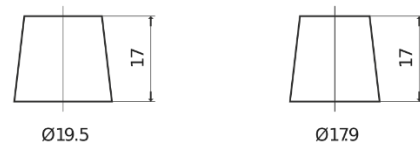

**Product overview**

Batteries for Trucks, Buses, Construction, Agriculture

**StartPRO EG1353**

Part number	EG1353
Technology	Flooded
EAN/GTIN	3661024035545
Voltage	12 V
Capacity	135 Ah
CCA	1000 A
Length	514 mm
Width	218 mm
Height	210 mm
Box size	DB9
Polarity	ETN 3
Terminal Type	EN taper post
Hold Down	B0
Weights (subject of variation)	39.80 kg

**Polarity**

**Terminal Type**

Positive Terminal

Negative Terminal

**Hold Down**

Design, features and specifications are subject to change without notice. We disclaim any representation or warranty, express or implied, concerning the data or recommendations, and in no event shall be liable for any loss or damage claimed to have arisen as a result. Some products may not be available in your local market.