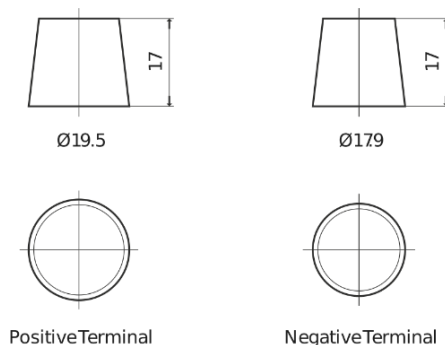

Product overview

Batteries for Cars

Formula FB440

Part number	FB440
Technology	Flooded
EAN/GTIN	3661024044509
Voltage	12 V
Capacity	44.0 Ah
CCA	400 A
Length	175 mm
Width	175 mm
Height	190 mm
Box size	L00
Polarity	ETN 0
Terminal Type	EN taper post
Hold Down	B13
Weights (subject of variation)	10.70 kg

Polarity

Terminal Type

Positive Terminal

Negative Terminal

Hold Down

Design, features and specifications are subject to change without notice. We disclaim any representation or warranty, express or implied, concerning the data or recommendations, and in no event shall be liable for any loss or damage claimed to have arisen as a result. Some products may not be available in your local market.