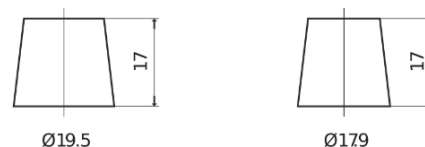

Product overview

Batteries for Cars

Formula FB440

Part number	FB440
Technology	Flooded
EAN/GTIN	3661024044509
Voltage	12 V
Capacity	44.0 Ah
CCA	400 A
Length	175 mm
Width	175 mm
Height	190 mm
Box size	L00
Polarity	ETN 0
Terminal Type	EN taper post
Hold Down	B13
Weights (subject of variation)	10.70 kg

Polarity

Terminal Type

Positive Terminal

Negative Terminal

Hold Down

Design, features and specifications are subject to change without notice. We disclaim any representation or warranty, express or implied, concerning the data or recommendations, and in no event shall be liable for any loss or damage claimed to have arisen as a result. Some products may not be available in your local market.