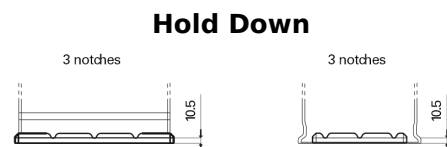

Product overview

Batteries for Trucks, Buses, Construction, Agriculture

PowerPRO Agri&Construction TJ1355

Part number	TJ1355
Technology	Flooded
EAN/GTIN	3661024056779
Voltage	12 V
Capacity	135 Ah
CCA	1000 A
Length	514 mm
Width	175 mm
Height	210 mm
Box size	DB8
Polarity	ETN 3
Terminal Type	EN taper post
Hold Down	B3
Weights (subject of variation)	36.00 kg