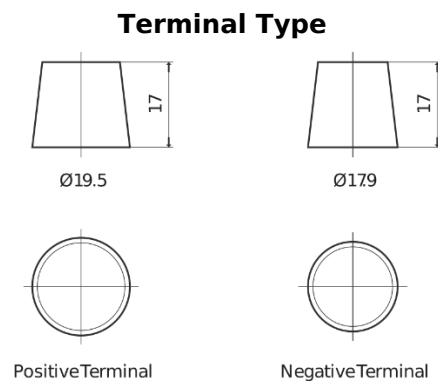

Product overview

Batteries for Trucks, Buses, Construction, Agriculture

PowerPRO Agri&Construction TJ1355

Part number	TJ1355
Technology	Flooded
EAN/GTIN	3661024056779
Voltage	12 V
Capacity	135 Ah
CCA	1000 A
Length	514 mm
Width	175 mm
Height	210 mm
Box size	DB8
Polarity	ETN 3
Terminal Type	EN taper post
Hold Down	B3
Weights (subject of variation)	36.00 kg