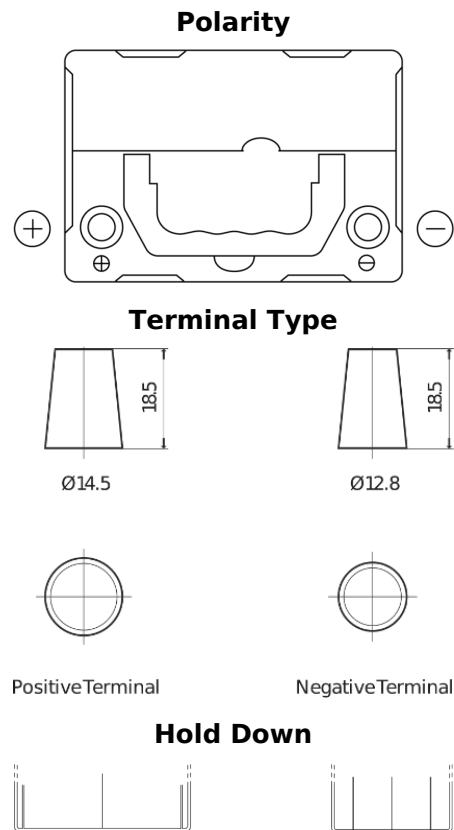

Product overview

Batteries for Cars

Formula FB357

Part number	FB357
Technology	Flooded
EAN/GTIN	3661024044349
Voltage	12 V
Capacity	35.0 Ah
CCA	240 A
Length	187 mm
Width	127 mm
Height	220 mm
Box size	B19
Polarity	ETN 1
Terminal Type	JIS taper post
Hold Down	B0
Weights (subject of variation)	8.90 kg