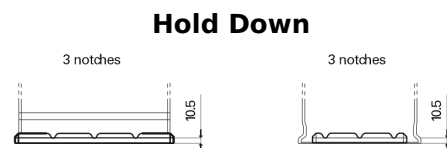

**Product overview**

Batteries for Trucks, Buses, Construction, Agriculture

**StartPRO FG1355**

Part number	FG1355
Technology	Flooded
EAN/GTIN	3661024045520
Voltage	12 V
Capacity	135 Ah
CCA	1000 A
Length	514 mm
Width	175 mm
Height	210 mm
Box size	DB8
Polarity	ETN 3
Terminal Type	EN taper post
Hold Down	B3
Weights (subject of variation)	36.00 kg