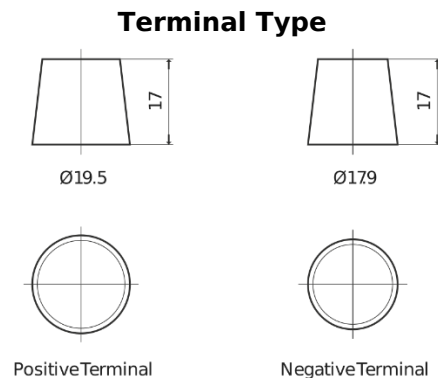

**Product overview**

Batteries for Trucks, Buses, Construction, Agriculture

**StartPRO FG1355**

Part number	FG1355
Technology	Flooded
EAN/GTIN	3661024045520
Voltage	12 V
Capacity	135 Ah
CCA	1000 A
Length	514 mm
Width	175 mm
Height	210 mm
Box size	DB8
Polarity	ETN 3
Terminal Type	EN taper post
Hold Down	B3
Weights (subject of variation)	36.00 kg