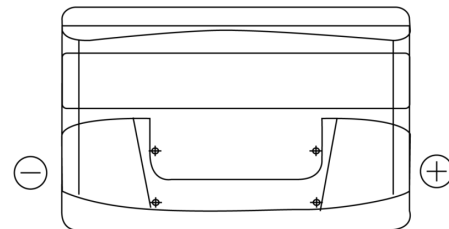

Product overview

Batteries for Cars

Formula FB1000

Part number	FB1000
Technology	Flooded
EAN/GTIN	3661024044714
Voltage	12 V
Capacity	100.0 Ah
CCA	720 A
Length	315 mm
Width	175 mm
Height	205 mm
Box size	LH4
Polarity	ETN 0
Terminal Type	EN taper post
Hold Down	B13
Weights (subject of variation)	21.90 kg

Polarity

Terminal Type

Hold Down

Design, features and specifications are subject to change without notice. We disclaim any representation or warranty, express or implied, concerning the data or recommendations, and in no event shall be liable for any loss or damage claimed to have arisen as a result. Some products may not be available in your local market.