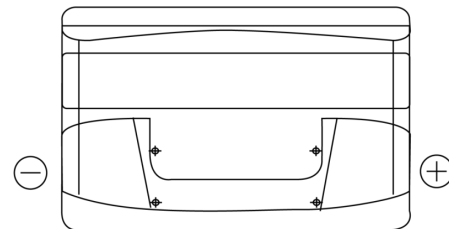

Product overview

Batteries for Cars

Formula FB1000

Part number	FB1000
Technology	Flooded
EAN/GTIN	3661024044714
Voltage	12 V
Capacity	100.0 Ah
CCA	720 A
Length	315 mm
Width	175 mm
Height	205 mm
Box size	LH4
Polarity	ETN 0
Terminal Type	EN taper post
Hold Down	B13
Weights (subject of variation)	21.90 kg

Polarity

Terminal Type

Positive Terminal

Negative Terminal

Hold Down

Design, features and specifications are subject to change without notice. We disclaim any representation or warranty, express or implied, concerning the data or recommendations, and in no event shall be liable for any loss or damage claimed to have arisen as a result. Some products may not be available in your local market.