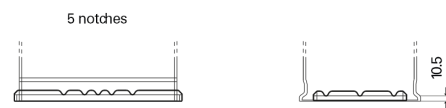

Product overview

Batteries for Cars

Formula FB1000

Part number	FB1000
Technology	Flooded
EAN/GTIN	3661024044714
Voltage	12 V
Capacity	100.0 Ah
CCA	720 A
Length	315 mm
Width	175 mm
Height	205 mm
Box size	LH4
Polarity	ETN 0
Terminal Type	EN taper post
Hold Down	B13
Weights (subject of variation)	21.90 kg

Polarity

Terminal Type

Positive Terminal Negative Terminal

Hold Down

Design, features and specifications are subject to change without notice. We disclaim any representation or warranty, express or implied, concerning the data or recommendations, and in no event shall be liable for any loss or damage claimed to have arisen as a result. Some products may not be available in your local market.