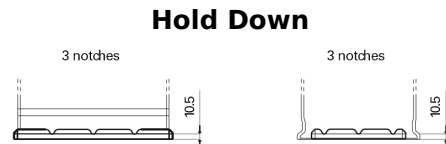

**Product overview**

Batteries for Trucks, Buses, Construction, Agriculture

**PowerPRO Agri&Construction EJ1355**

Part number	EJ1355
Technology	Flooded
EAN/GTIN	3661024036955
Voltage	12 V
Capacity	135 Ah
CCA	1000 A
Length	514 mm
Width	175 mm
Height	210 mm
Box size	DB8
Polarity	ETN 3
Terminal Type	EN taper post
Hold Down	B3
Weights (subject of variation)	36.00 kg