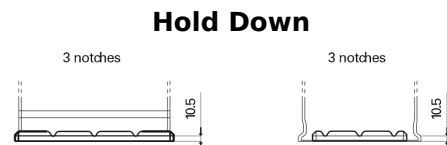

**Product overview**

Batteries for Trucks, Buses, Construction, Agriculture

**StartPRO EG1355**

Part number	EG1355
Technology	Flooded
EAN/GTIN	3661024035521
Voltage	12 V
Capacity	135 Ah
CCA	1000 A
Length	514 mm
Width	175 mm
Height	210 mm
Box size	DB8
Polarity	ETN 3
Terminal Type	EN taper post
Hold Down	B3
Weights (subject of variation)	36.00 kg