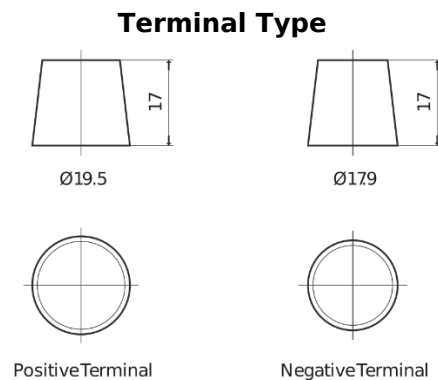

**Product overview**

Batteries for Trucks, Buses, Construction, Agriculture

**StartPRO EG1355**

Part number	EG1355
Technology	Flooded
EAN/GTIN	3661024035521
Voltage	12 V
Capacity	135 Ah
CCA	1000 A
Length	514 mm
Width	175 mm
Height	210 mm
Box size	DB8
Polarity	ETN 3
Terminal Type	EN taper post
Hold Down	B3
Weights (subject of variation)	36.00 kg