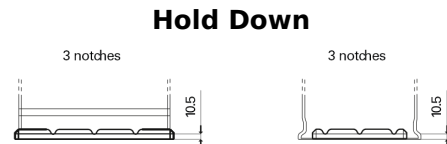

**Product overview**

Batteries for Trucks, Buses, Construction, Agriculture

**StartPRO EG1355**

Part number	EG1355
Technology	Flooded
EAN/GTIN	3661024035521
Voltage	12 V
Capacity	135 Ah
CCA	1000 A
Length	514 mm
Width	175 mm
Height	210 mm
Box size	DB8
Polarity	ETN 3
Terminal Type	EN taper post
Hold Down	B3
Weights (subject of variation)	36.00 kg