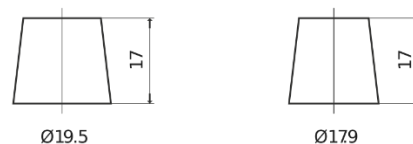

Terminal Type