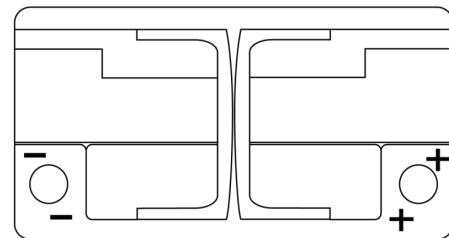

**Product overview**

Batteries for Cars

**Formula Xtreme FA900**

Part number	FA900
Technology	Flooded
EAN/GTIN	3661024046251
Voltage	12 V
Capacity	90.0 Ah
CCA	720 A
Length	315 mm
Width	175 mm
Height	190 mm
Box size	L04
Polarity	ETN 0
Terminal Type	EN taper post
Hold Down	B13
Weights (subject of variation)	19.70 kg

**Polarity**

**Terminal Type**

Positive Terminal

Negative Terminal

**Hold Down**

Design, features and specifications are subject to change without notice. We disclaim any representation or warranty, express or implied, concerning the data or recommendations, and in no event shall be liable for any loss or damage claimed to have arisen as a result. Some products may not be available in your local market.