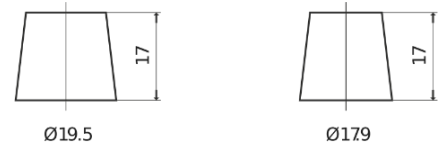

**Product overview**

Batteries for Cars

**Futura CA612**

Part number	CA612
Technology	Flooded
EAN/GTIN	3661024014274
Voltage	12 V
Capacity	61.0 Ah
CCA	600 A
Length	242 mm
Width	175 mm
Height	175 mm
Box size	LB2
Polarity	ETN 0
Terminal Type	EN taper post
Hold Down	B13
Weights (subject of variation)	14.00 kg

**Polarity**

**Terminal Type**

Positive Terminal

Negative Terminal

**Hold Down**

Design, features and specifications are subject to change without notice. We disclaim any representation or warranty, express or implied, concerning the data or recommendations, and in no event shall be liable for any loss or damage claimed to have arisen as a result. Some products may not be available in your local market.