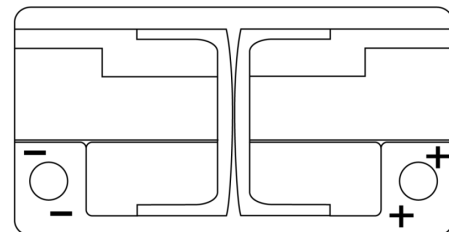

**Product overview**

Batteries for Cars

**Formula Xtreme FA852**

Part number	FA852
Technology	Flooded
EAN/GTIN	3661024044295
Voltage	12 V
Capacity	85.0 Ah
CCA	800 A
Length	315 mm
Width	175 mm
Height	175 mm
Box size	LB4
Polarity	ETN 0
Terminal Type	EN taper post
Hold Down	B13
Weights (subject of variation)	18.60 kg

**Polarity**

**Terminal Type**

Positive Terminal

Negative Terminal

**Hold Down**

Design, features and specifications are subject to change without notice. We disclaim any representation or warranty, express or implied, concerning the data or recommendations, and in no event shall be liable for any loss or damage claimed to have arisen as a result. Some products may not be available in your local market.