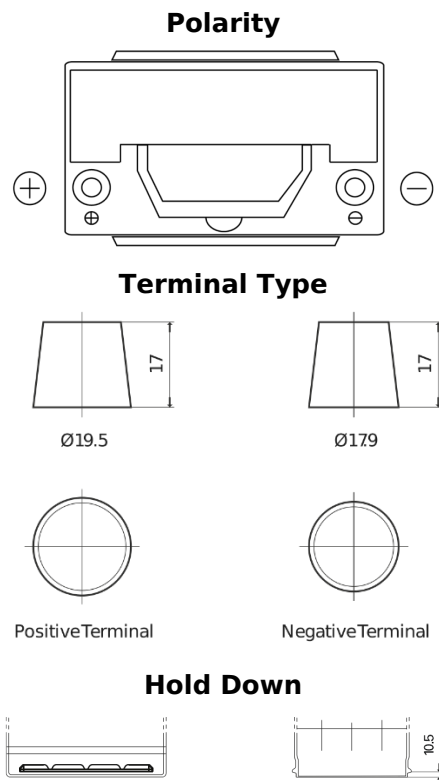

Product overview

Batteries for Cars

High-Tech TA955

Part number	TA955
Technology	Flooded
EAN/GTIN	3661024054195
Voltage	12 V
Capacity	95 Ah
CCA	800 A
Length	306 mm
Width	173 mm
Height	222 mm
Box size	D31
Polarity	ETN 1
Terminal Type	EN taper post
Hold Down	Korean B1
Weights (subject of variation)	21.40 kg