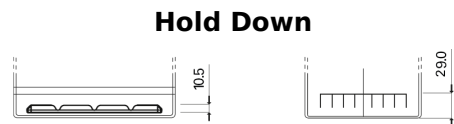

**Product overview**

Batteries for Cars

**Formula Xtreme FA755**

Part number	FA755
Technology	Flooded
EAN/GTIN	3661024044172
Voltage	12 V
Capacity	75.0 Ah
CCA	630 A
Length	270 mm
Width	173 mm
Height	222 mm
Box size	D26
Polarity	ETN 1
Terminal Type	EN taper post
Hold Down	Korean B1+B6
Weights (subject of variation)	17.40 kg