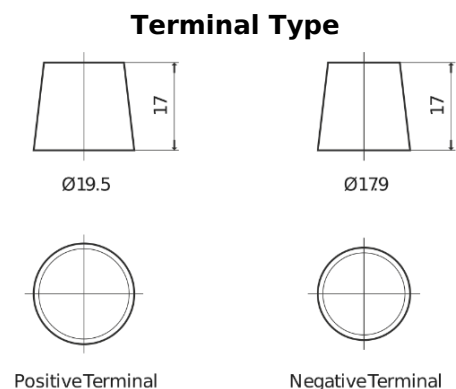

**Product overview**

Batteries for Cars

**Formula Xtreme FA754**

Part number	FA754
Technology	Flooded
EAN/GTIN	3661024044165
Voltage	12 V
Capacity	75.0 Ah
CCA	630 A
Length	270 mm
Width	173 mm
Height	222 mm
Box size	D26
Polarity	ETN 0
Terminal Type	EN taper post
Hold Down	Korean B1+B6
Weights (subject of variation)	17.40 kg