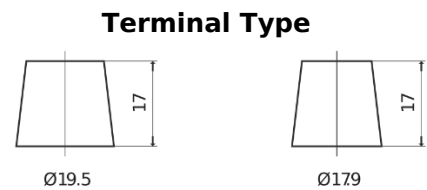

Product overview

Batteries for Cars

High-Tech TA954

Part number	TA954
Technology	Flooded
EAN/GTIN	3661024054188
Voltage	12 V
Capacity	95 Ah
CCA	800 A
Length	306 mm
Width	173 mm
Height	222 mm
Box size	D31
Polarity	ETN 0
Terminal Type	EN taper post
Hold Down	Korean B1
Weights (subject of variation)	21.40 kg