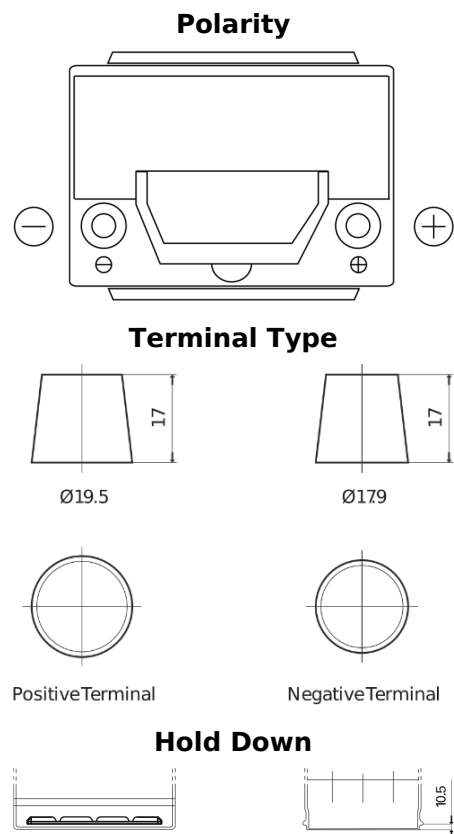

Product overview

Batteries for Cars

Formula Xtreme FA654

Part number	FA654
Technology	Flooded
EAN/GTIN	3661024044141
Voltage	12 V
Capacity	65.0 Ah
CCA	580 A
Length	230 mm
Width	173 mm
Height	222 mm
Box size	D23
Polarity	ETN 0
Terminal Type	EN taper post
Hold Down	Korean B1
Weights (subject of variation)	16.00 kg