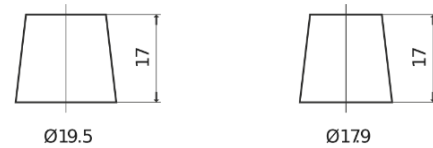

Product overview

Batteries for Cars

Formula Xtreme FA640

Part number	FA640
Technology	Flooded
EAN/GTIN	3661024044226
Voltage	12 V
Capacity	64.0 Ah
CCA	640 A
Length	242 mm
Width	175 mm
Height	190 mm
Box size	L02
Polarity	ETN 0
Terminal Type	EN taper post
Hold Down	B13
Weights (subject of variation)	14.90 kg

Polarity

Terminal Type

Positive Terminal

Negative Terminal

Hold Down

Design, features and specifications are subject to change without notice. We disclaim any representation or warranty, express or implied, concerning the data or recommendations, and in no event shall be liable for any loss or damage claimed to have arisen as a result. Some products may not be available in your local market.