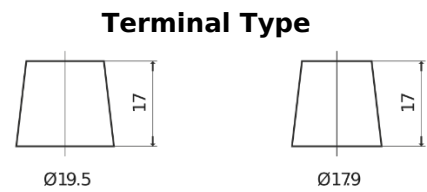

Product overview

Batteries for Cars

Premium EA954

Part number	EA954
Technology	Flooded
EAN/GTIN	3661024034180
Voltage	12 V
Capacity	95 Ah
CCA	800 A
Length	306 mm
Width	173 mm
Height	222 mm
Box size	D31
Polarity	ETN 0
Terminal Type	EN taper post
Hold Down	Korean B1
Weights (subject of variation)	21.40 kg