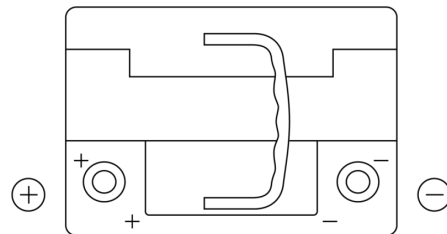

Product overview

Batteries for Cars

Formula Xtreme FA601

Part number	FA601
Technology	Flooded
EAN/GTIN	3661024044233
Voltage	12 V
Capacity	60.0 Ah
CCA	600 A
Length	242 mm
Width	175 mm
Height	190 mm
Box size	L02
Polarity	ETN 1
Terminal Type	EN taper post
Hold Down	B13
Weights (subject of variation)	15.00 kg

Polarity

Terminal Type

Positive Terminal

Negative Terminal

Hold Down

Design, features and specifications are subject to change without notice. We disclaim any representation or warranty, express or implied, concerning the data or recommendations, and in no event shall be liable for any loss or damage claimed to have arisen as a result. Some products may not be available in your local market.