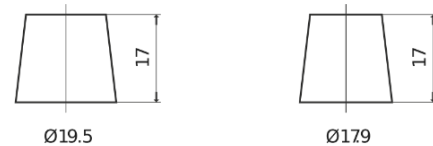

**Product overview**

Batteries for Cars

**Futura CA601**

Part number	CA601
Technology	Flooded
EAN/GTIN	3661024014236
Voltage	12 V
Capacity	60.0 Ah
CCA	600 A
Length	242 mm
Width	175 mm
Height	190 mm
Box size	L02
Polarity	ETN 1
Terminal Type	EN taper post
Hold Down	B13
Weights (subject of variation)	15.00 kg

**Polarity**

**Terminal Type**

Positive Terminal

Negative Terminal

**Hold Down**

Design, features and specifications are subject to change without notice. We disclaim any representation or warranty, express or implied, concerning the data or recommendations, and in no event shall be liable for any loss or damage claimed to have arisen as a result. Some products may not be available in your local market.