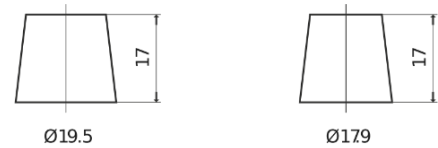

Product overview

Batteries for Cars

Futura CA601

Part number	CA601
Technology	Flooded
EAN/GTIN	3661024014236
Voltage	12 V
Capacity	60.0 Ah
CCA	600 A
Length	242 mm
Width	175 mm
Height	190 mm
Box size	L02
Polarity	ETN 1
Terminal Type	EN taper post
Hold Down	B13
Weights (subject of variation)	15.00 kg

Polarity

Terminal Type

Positive Terminal

Negative Terminal

Hold Down

Design, features and specifications are subject to change without notice. We disclaim any representation or warranty, express or implied, concerning the data or recommendations, and in no event shall be liable for any loss or damage claimed to have arisen as a result. Some products may not be available in your local market.