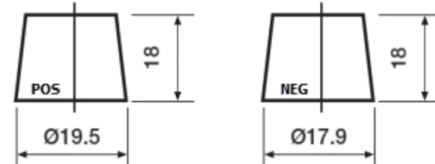

Product overview

Batteries for Cars

Formula Xtreme FA456

Part number	FA456
Technology	Flooded
EAN/GTIN	3661024044127
Voltage	12 V
Capacity	45.0 Ah
CCA	390 A
Length	237 mm
Width	127 mm
Height	227 mm
Box size	B24
Polarity	ETN 0
Terminal Type	JIS taper post
Hold Down	B1
Weights (subject of variation)	11.80 kg

Polarity

Terminal Type

Remove T1 adapter for T3

Hold Down

Design, features and specifications are subject to change without notice. We disclaim any representation or warranty, express or implied, concerning the data or recommendations, and in no event shall be liable for any loss or damage claimed to have arisen as a result. Some products may not be available in your local market.