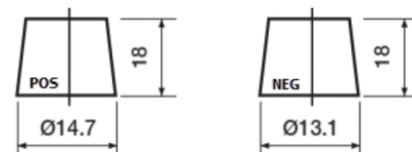

Product overview

Batteries for Cars

Formula Xtreme FA406

Part number	FA406
Technology	Flooded
EAN/GTIN	3661024047005
Voltage	12 V
Capacity	40.0 Ah
CCA	350 A
Length	187 mm
Width	127 mm
Height	220 mm
Box size	B19
Polarity	ETN 0
Terminal Type	JIS taper post
Hold Down	B1
Weights (subject of variation)	9.30 kg

Polarity

Terminal Type

Remove T1 adapter for T3

Hold Down

Design, features and specifications are subject to change without notice. We disclaim any representation or warranty, express or implied, concerning the data or recommendations, and in no event shall be liable for any loss or damage claimed to have arisen as a result. Some products may not be available in your local market.