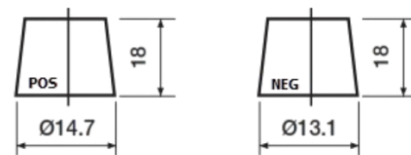

Design, features and specifications are subject to change without notice. We disclaim any representation or warranty, express or implied, concerning the data or recommendations, and in no event shall be liable for any loss or damage claimed to have arisen as a result. Some products may not be available in your local market.