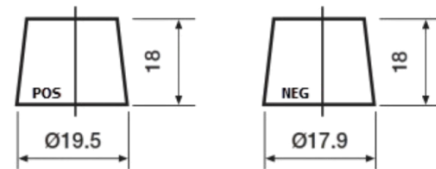

Product overview

Batteries for Cars

Formula Xtreme FA406

Part number	FA406
Technology	Flooded
EAN/GTIN	3661024047005
Voltage	12 V
Capacity	40.0 Ah
CCA	350 A
Length	187 mm
Width	127 mm
Height	220 mm
Box size	B19
Polarity	ETN 0
Terminal Type	JIS taper post
Hold Down	B1
Weights (subject of variation)	9.30 kg

Polarity

Terminal Type

Remove T1 adapter for T3

Hold Down

Design, features and specifications are subject to change without notice. We disclaim any representation or warranty, express or implied, concerning the data or recommendations, and in no event shall be liable for any loss or damage claimed to have arisen as a result. Some products may not be available in your local market.