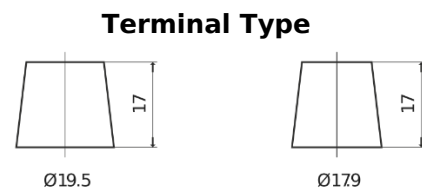

**Product overview**

Batteries for Marine and Leisure

**Dual EFB EZ650**

Part number	EZ650
Technology	EFB
EAN/GTIN	3661024037648
Voltage	12 V
Capacity	75 Ah
CCA	750 A
Watt hour	650 Wh
Length	260 mm
Width	173 mm
Height	222 mm
Box size	D26
Polarity	ETN 1
Terminal Type	EN taper post
Hold Down	B0
Weights (subject of variation)	19.00 kg