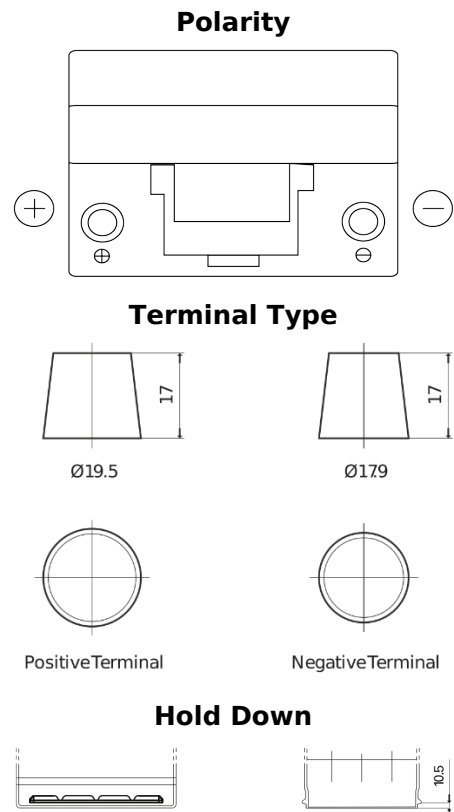

**Product overview**

Batteries for Cars

**Technica TB955**

Part number	TB955
Technology	Flooded
EAN/GTIN	3661024054461
Voltage	12 V
Capacity	95 Ah
CCA	760 A
Length	306 mm
Width	173 mm
Height	222 mm
Box size	D31
Polarity	ETN 1
Terminal Type	EN taper post
Hold Down	Korean B1
Weights (subject of variation)	20.60 kg