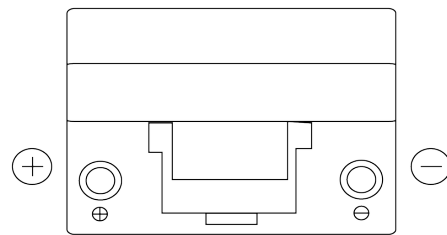

Product overview

Batteries for Cars

Formula FB955

Part number	FB955
Technology	Flooded
EAN/GTIN	3661024044462
Voltage	12 V
Capacity	95 Ah
CCA	760 A
Length	306 mm
Width	173 mm
Height	222 mm
Box size	D31
Polarity	ETN 1
Terminal Type	EN taper post
Hold Down	Korean B1
Weights (subject of variation)	20.60 kg

Polarity

Terminal Type

Positive Terminal

Negative Terminal

Hold Down

Design, features and specifications are subject to change without notice. We disclaim any representation or warranty, express or implied, concerning the data or recommendations, and in no event shall be liable for any loss or damage claimed to have arisen as a result. Some products may not be available in your local market.