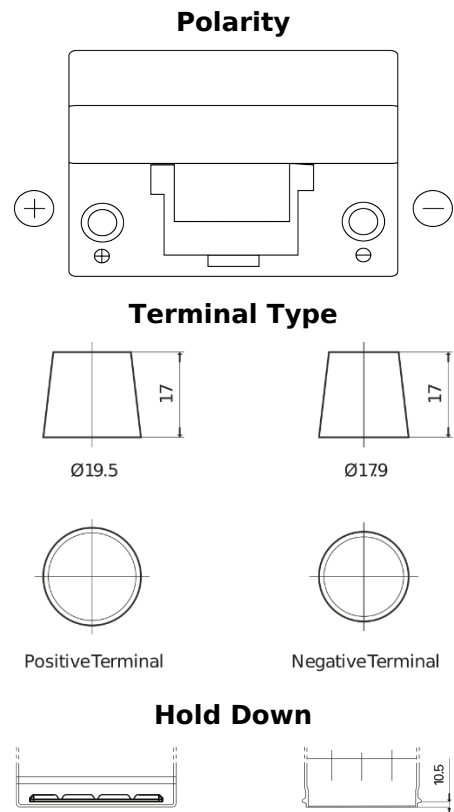

**Product overview**

Batteries for Cars

**Excell EB955**

Part number	EB955
Technology	Flooded
EAN/GTIN	3661024034463
Voltage	12 V
Capacity	95 Ah
CCA	760 A
Length	306 mm
Width	173 mm
Height	222 mm
Box size	D31
Polarity	ETN 1
Terminal Type	EN taper post
Hold Down	Korean B1
Weights (subject of variation)	20.60 kg