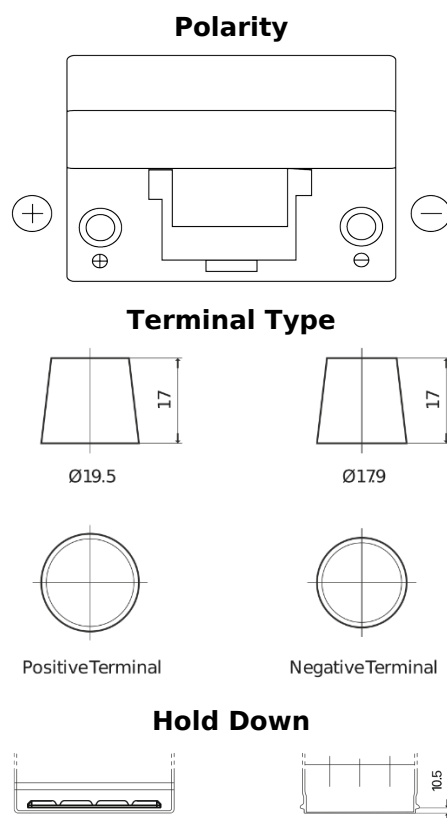

Product overview

Batteries for Cars

Power DB955

Part number	DB955
Technology	Flooded
EAN/GTIN	3661024024464
Voltage	12 V
Capacity	95 Ah
CCA	760 A
Length	306 mm
Width	173 mm
Height	222 mm
Box size	D31
Polarity	ETN 1
Terminal Type	EN taper post
Hold Down	Korean B1
Weights (subject of variation)	20.60 kg