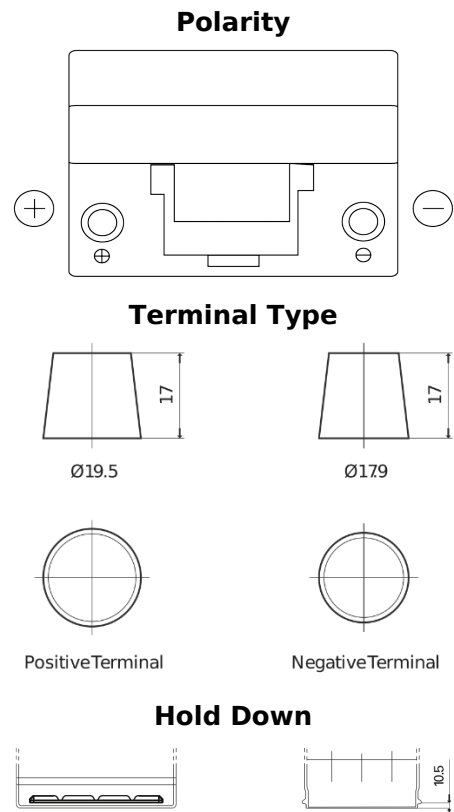

Product overview

Batteries for Cars

Plus CB955

Part number	CB955
Technology	Flooded
EAN/GTIN	3661024014465
Voltage	12 V
Capacity	95 Ah
CCA	760 A
Length	306 mm
Width	173 mm
Height	222 mm
Box size	D31
Polarity	ETN 1
Terminal Type	EN taper post
Hold Down	Korean B1
Weights (subject of variation)	20.60 kg