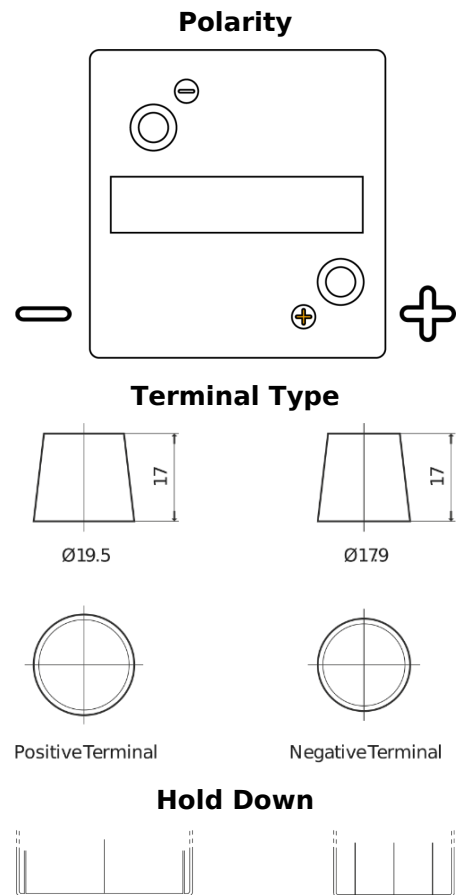

**Product overview**

Batteries for Marine and Leisure

**Vintage EU80-6**

Part number	EU80-6
Technology	Flooded
EAN/GTIN	3661024036160
Voltage	6 V
Capacity	80.0 Ah
CCA	600 A
Length	158 mm
Width	165 mm
Height	220 mm
Box size	M02
Polarity	ETN 0
Terminal Type	EN taper post
Hold Down	B0
Weights (subject of variation)	11.00 kg