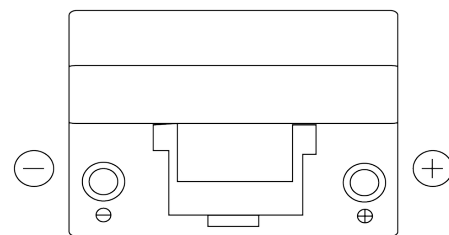

Product overview

Batteries for Cars

Formula FB954

Part number	FB954
Technology	Flooded
EAN/GTIN	3661024044455
Voltage	12 V
Capacity	95 Ah
CCA	760 A
Length	306 mm
Width	173 mm
Height	222 mm
Box size	D31
Polarity	ETN 0
Terminal Type	EN taper post
Hold Down	Korean B1
Weights (subject of variation)	20.60 kg

Polarity

Terminal Type

Positive Terminal

Negative Terminal

Hold Down

Design, features and specifications are subject to change without notice. We disclaim any representation or warranty, express or implied, concerning the data or recommendations, and in no event shall be liable for any loss or damage claimed to have arisen as a result. Some products may not be available in your local market.