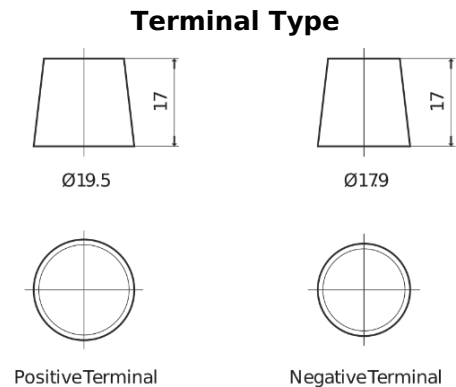

**Product overview**

Batteries for Marine and Leisure

**Vintage EU260-6**

Part number	EU260-6
Technology	Flooded
EAN/GTIN	3661024036115
Voltage	6 V
Capacity	260.0 Ah
CCA	1300 A
Length	345 mm
Width	172 mm
Height	286 mm
Box size	M08
Polarity	ETN 0
Terminal Type	EN taper post
Hold Down	B0
Weights (subject of variation)	39.10 kg