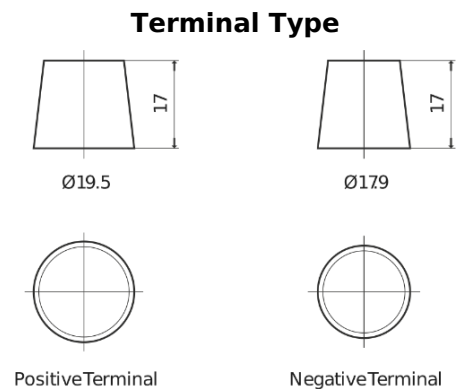

Product overview

Batteries for Marine and Leisure

Vintage EU260-6

Part number	EU260-6
Technology	Flooded
EAN/GTIN	3661024036115
Voltage	6 V
Capacity	260.0 Ah
CCA	1300 A
Length	345 mm
Width	172 mm
Height	286 mm
Box size	M08
Polarity	ETN 0
Terminal Type	EN taper post
Hold Down	B0
Weights (subject of variation)	39.10 kg